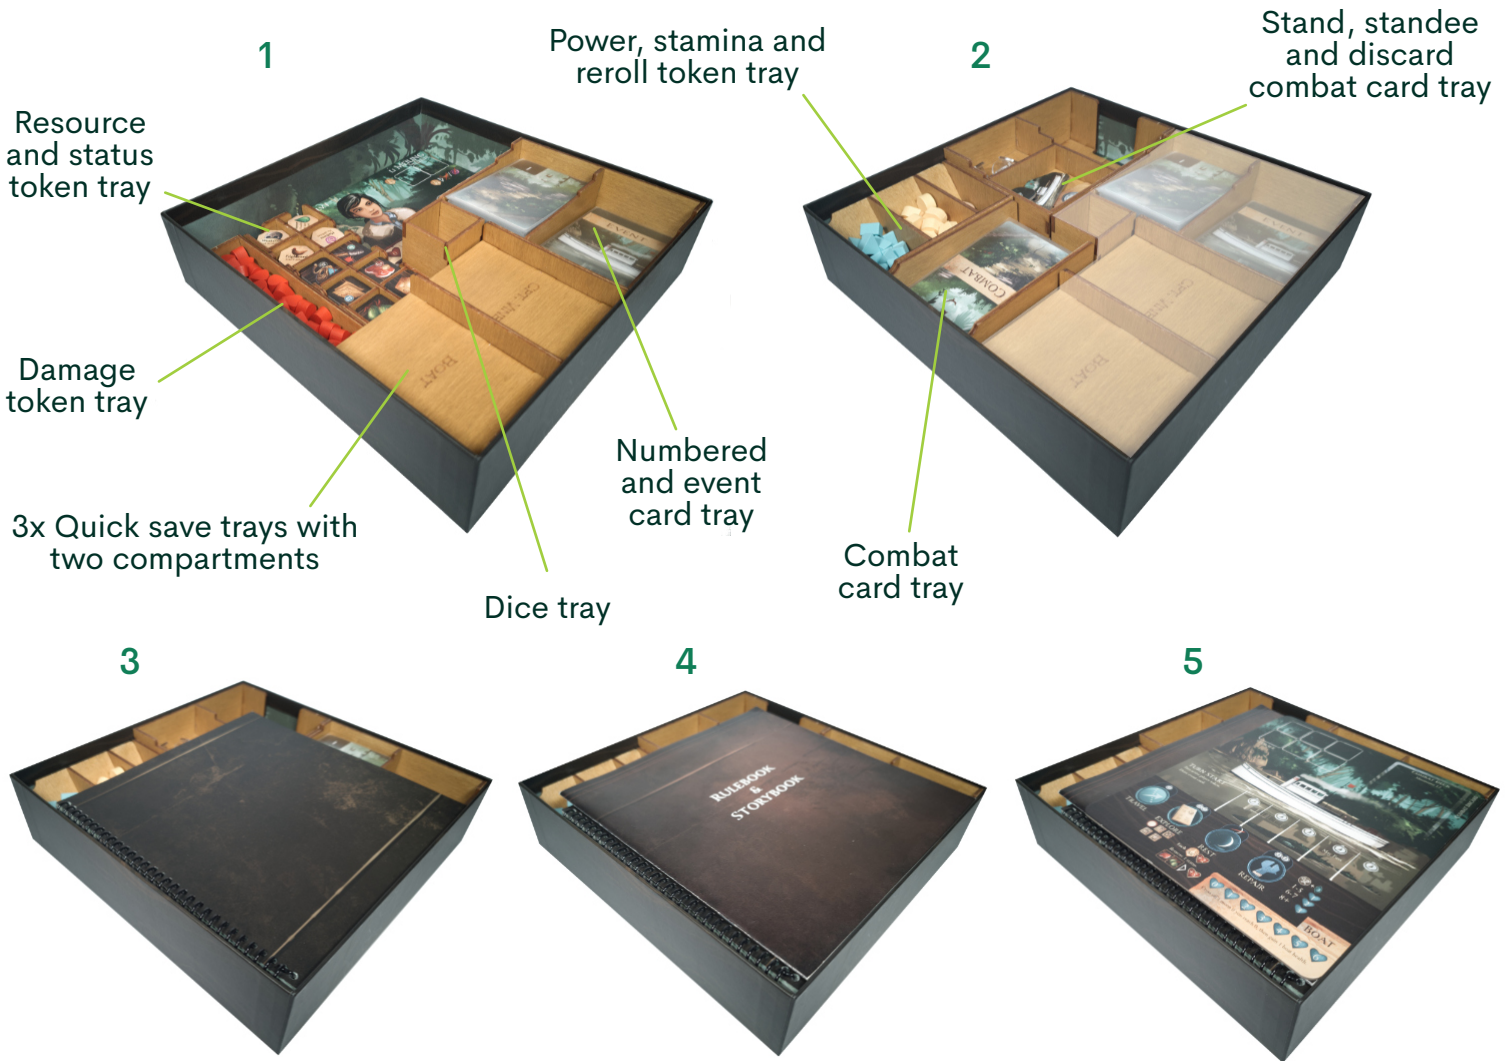

Board Game Beaver

SLEEPING GODS: PRIMEVAL PERIL Compatible Game Organiser

- Eco friendly
- Removable trays
- Can store vertically
- Flush lid
- 63x97mm
100 microns
Supports sleeves
- 24 x 24 x 6cm
Fits box size

Components and stacking sequence

All trademarks and copyrights are properties of their respective owners.
Warning: Choking hazard. This product is not a toy.
 Not suitable for children under 14 years old.